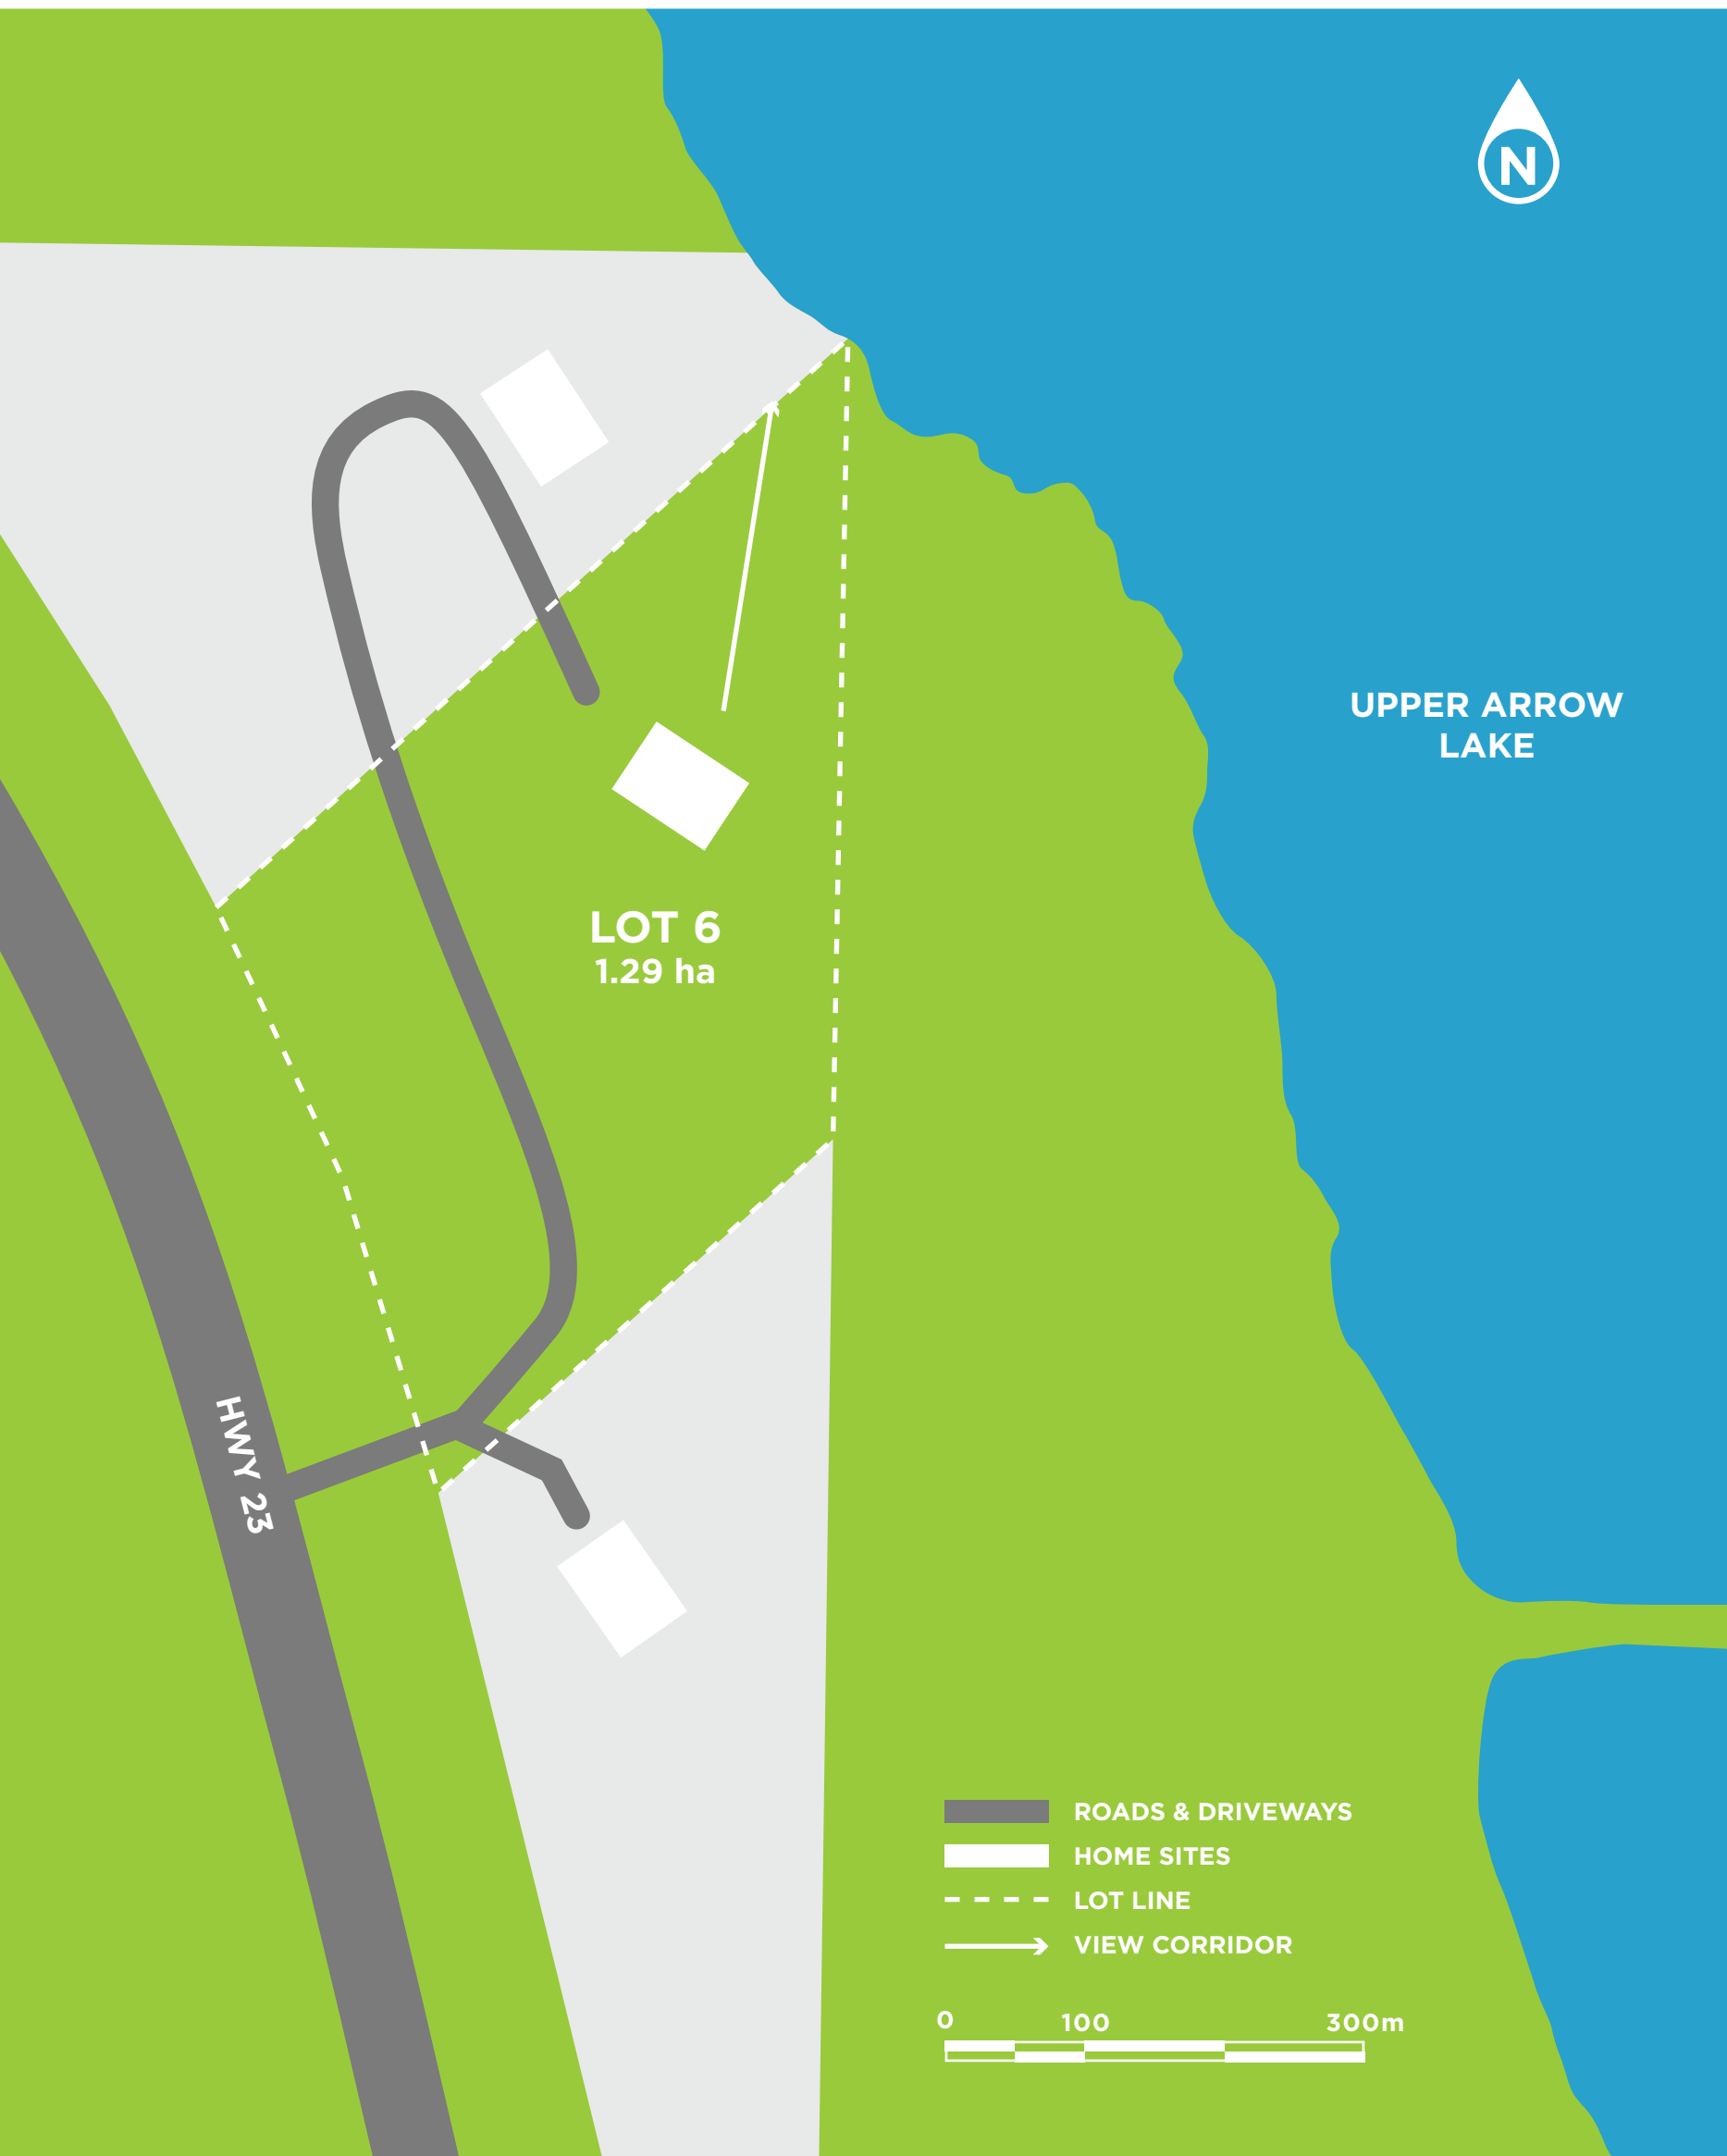

LOT 6

3.18 Acres | 1.29 Hectares

3 bedroom, mountain modern style home with a two car garage. Location on this map is approximate. This is lot has water frontage.

UPPER ARROW
LAKE

LOT 6
1.29 ha

HWY 23

- ROADS & DRIVEWAYS
- HOME SITES
- LOT LINE
- VIEW CORRIDOR

0 100 300m